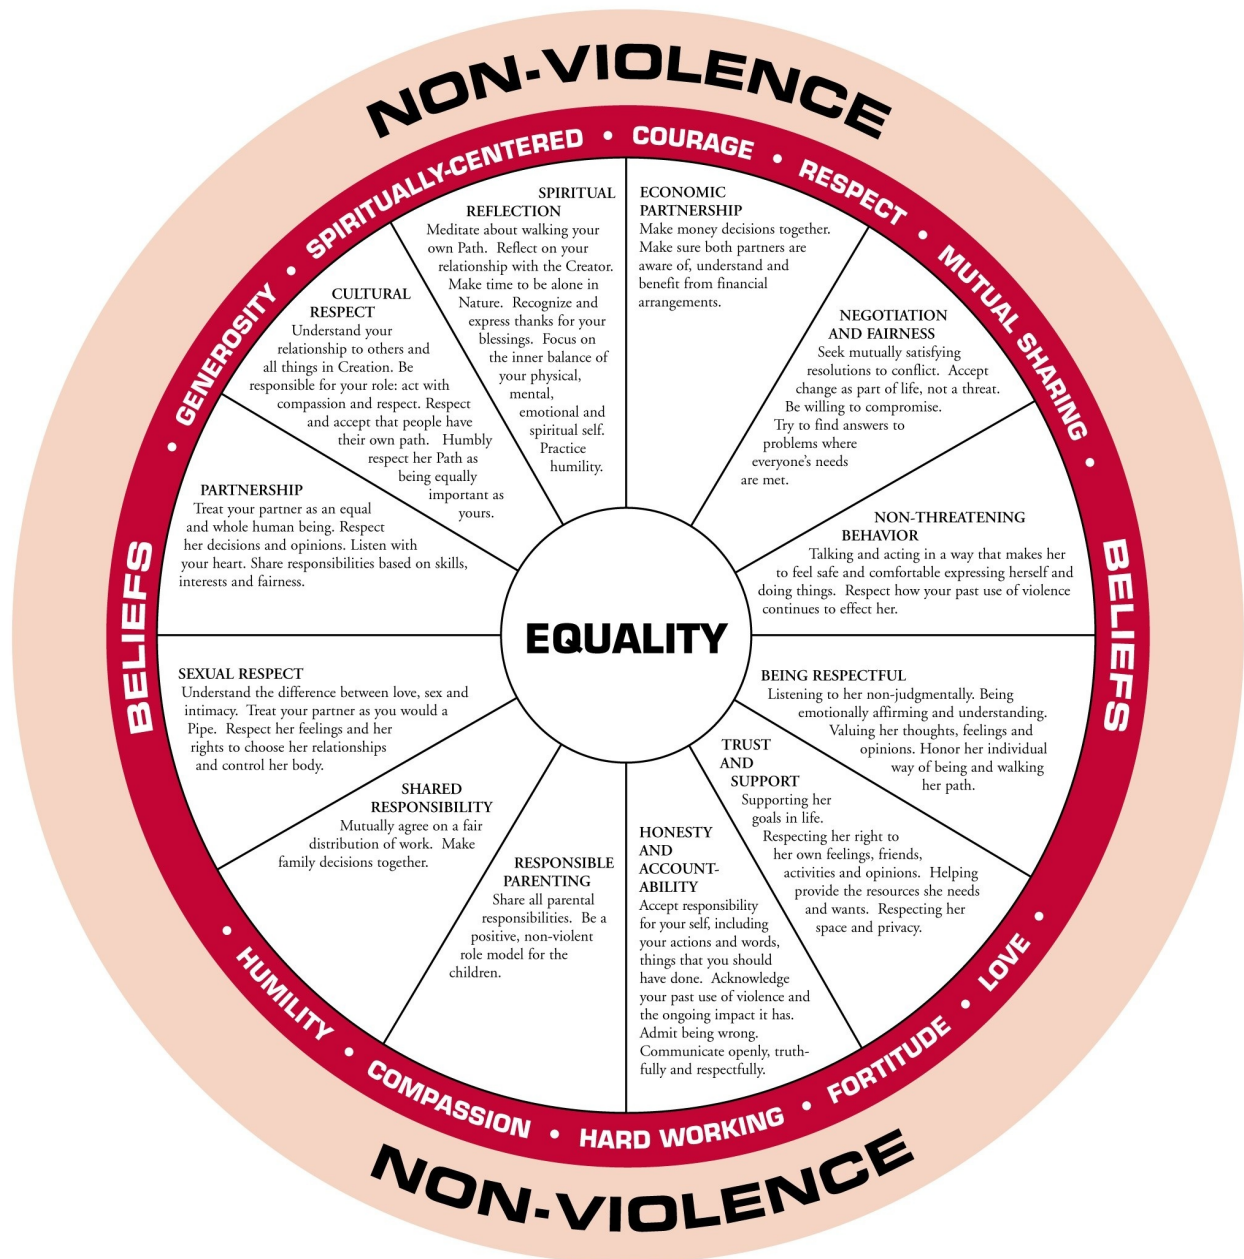

NATURAL LIFE SUPPORTING POWER

EQUALITY
is natural life-supporting power
that is grounded in spirituality, requires
non-violence and is based on character.

Produced by Sacred Circle, National Resource Center to End Violence Against Native Women.
Adapted from materials created by Domestic Abuse Intervention Project of Duluth model.